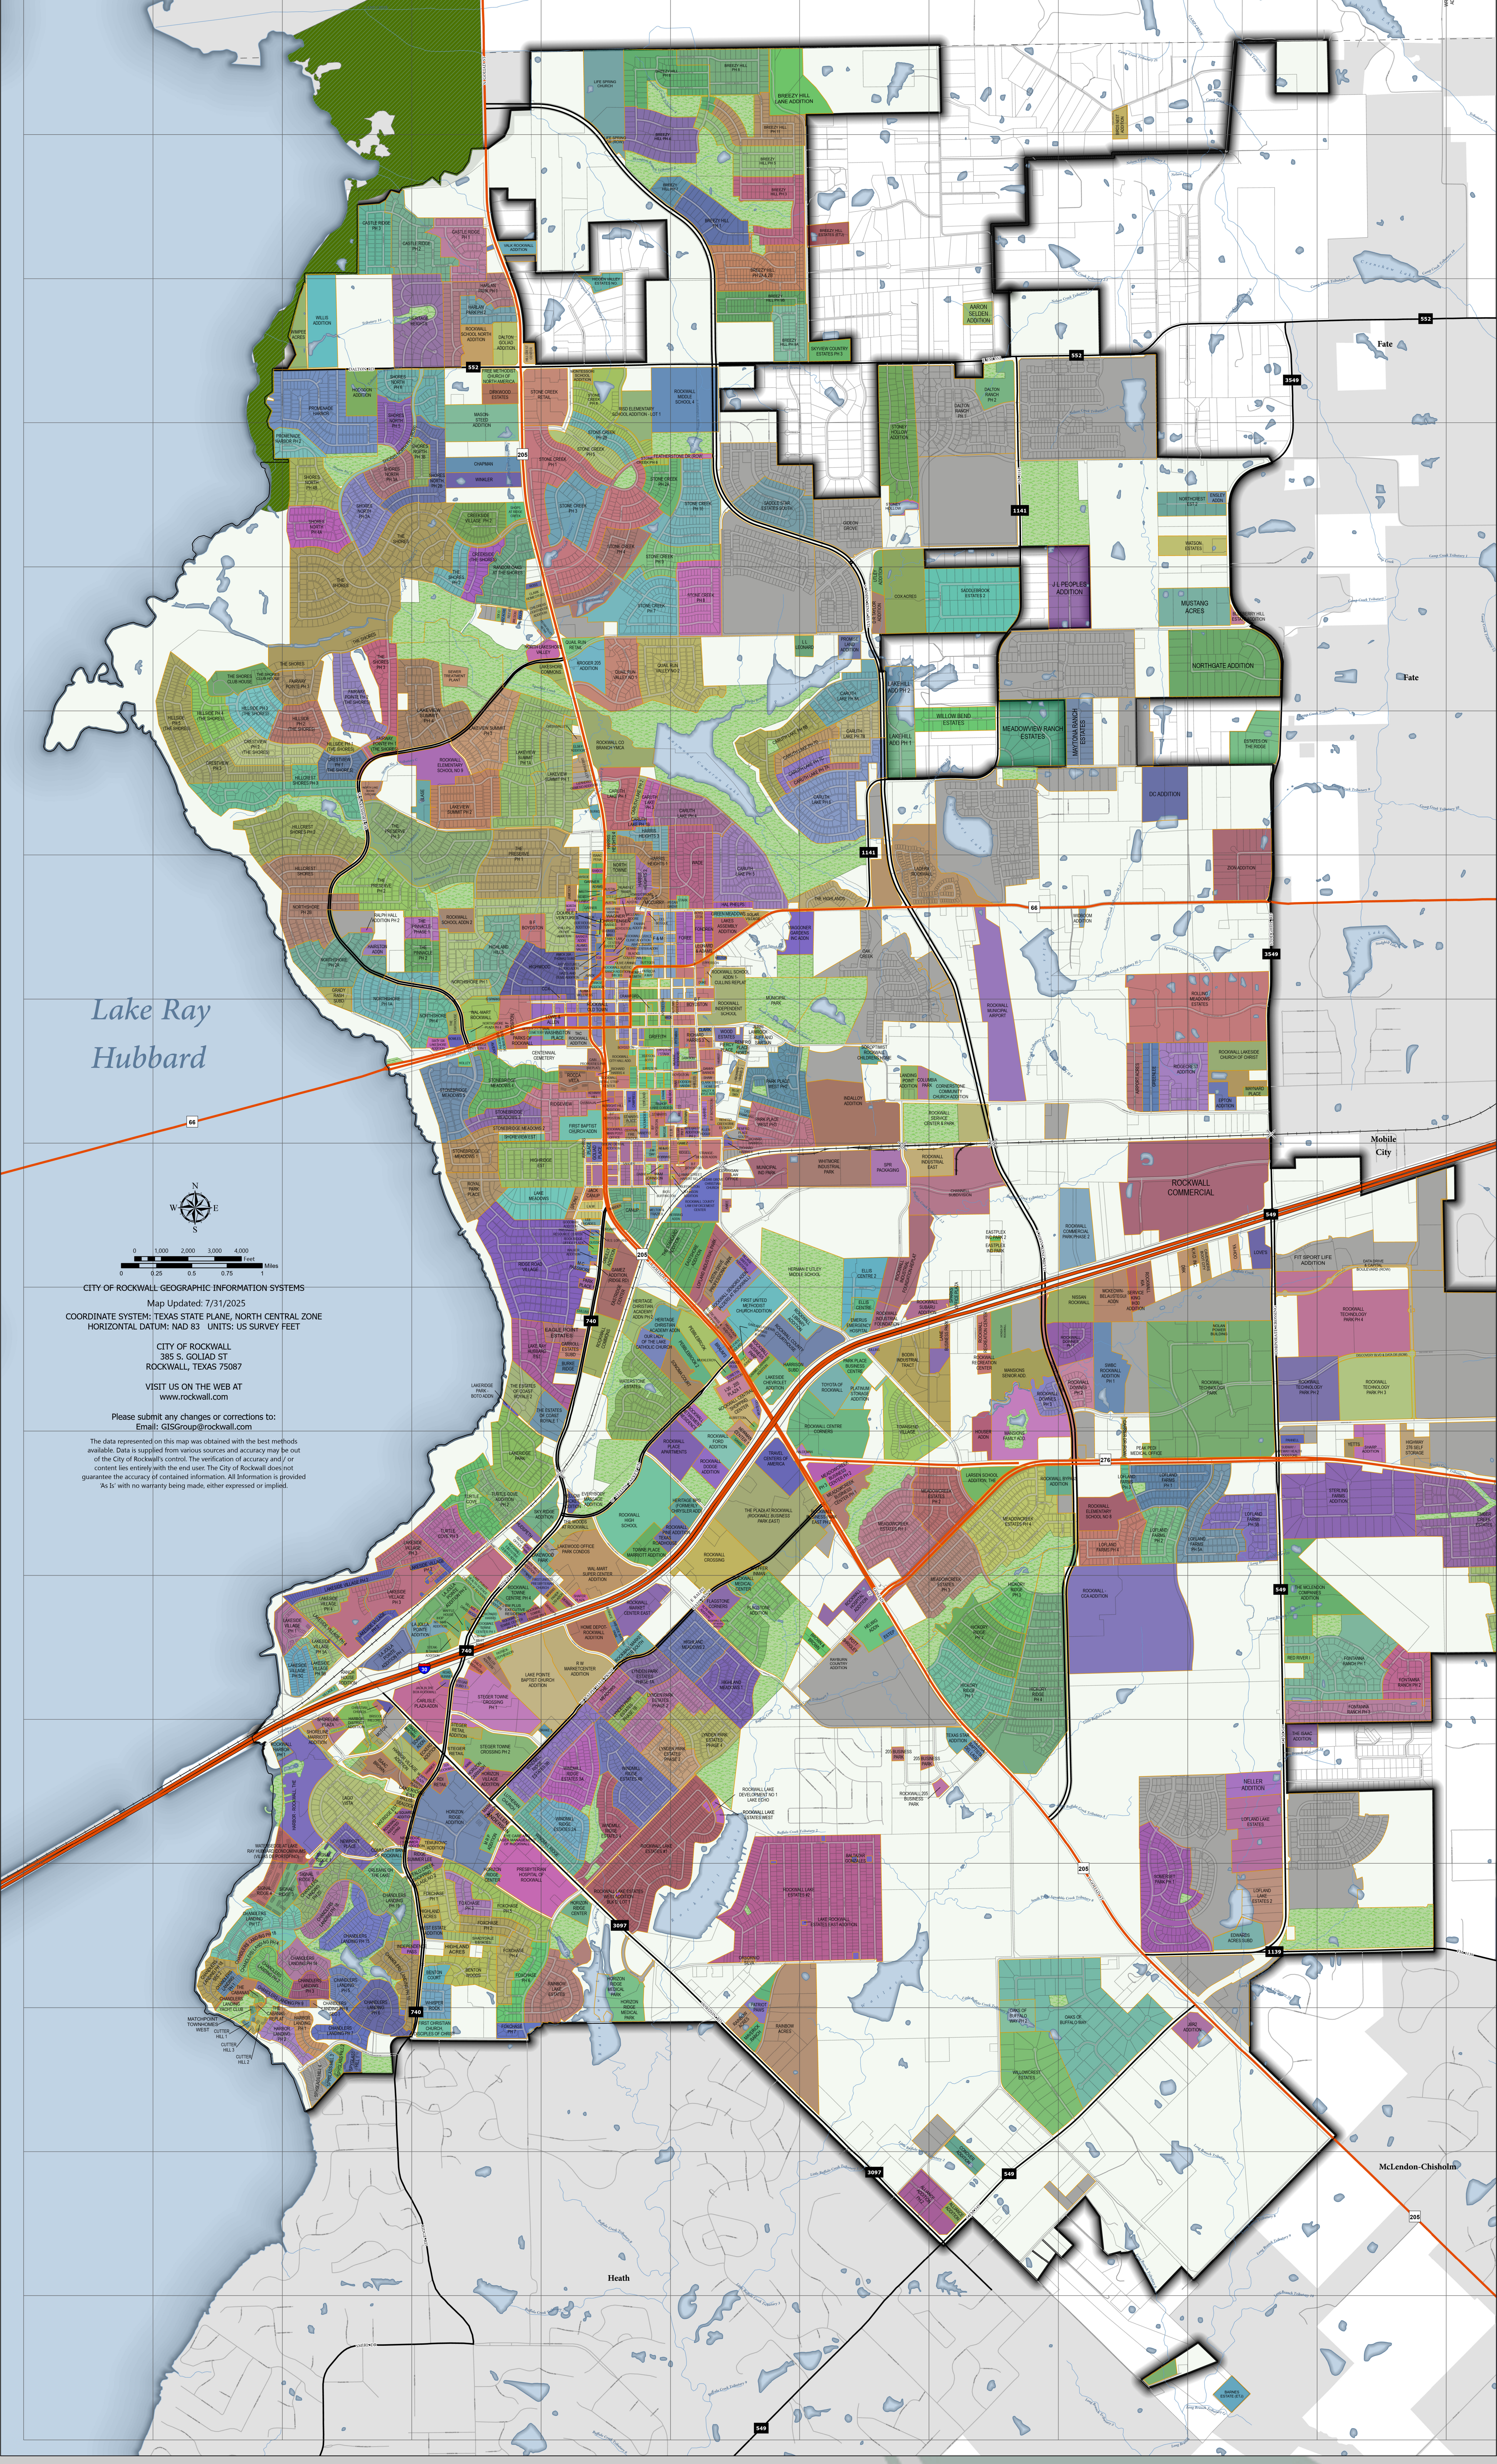

ROCKWALL

City of Rockwall Street Map

2025
www.rockwall.com/gis